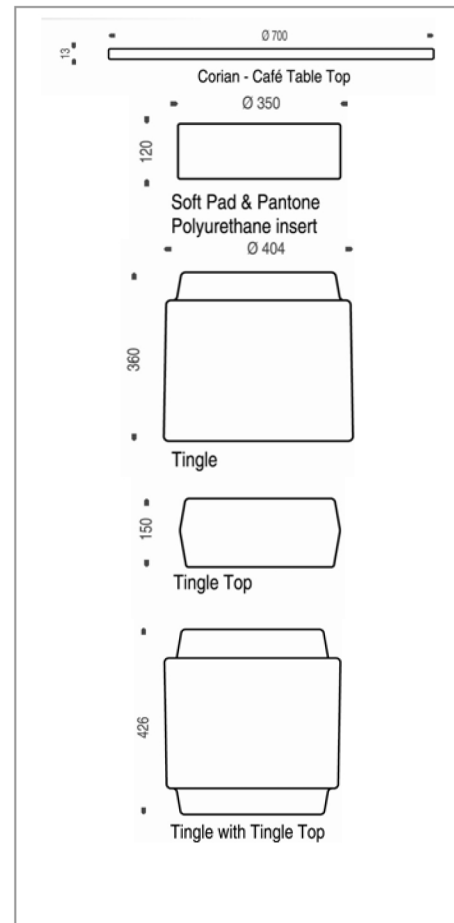

Let a Tingle tickle your TASTEBUDS

Like a fizzing fruit lolly, the fruity flavours of the new Tingle series from designer Jason bird of Luxxbox will be sure to tickle your tastebuds.

The fun mix and match colours of the interior/exterior low seating and table series offers great flexibility to complement the interiors of any office, home or café.

The Tingle is made of 100% recyclable low density polyethylene and is available with either a soft pad insert or a hard tingle top for added height or contrast. A removable corian table top can be also added so you have somewhere to put your coffee.

The fruity range is solid but light and made to withstand mother natures various moods. Best of all, the small footprint and stacking ability means storage is no problem. So go ahead, mix and match and discover your favourite fruity flavours.